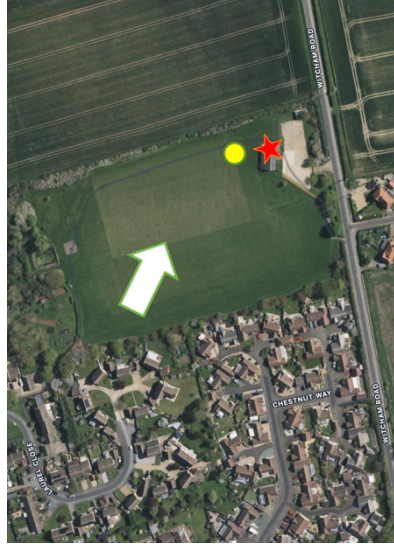

Mepal pitch location:

Mepal Recreation Ground
Witcham Rd
Mepal
CAMBS
CB6 2AG

The pitches are located behind the Pavilion (marked on the map by the arrow)

There is a reasonable amount of parking in the pavilion car park, however on match-days this can become congested. (marked on the map with a red star).

There is additional roadside parking along Witcham Rd, however please be respectful of our neighbours and mindful of traffic on the main road.